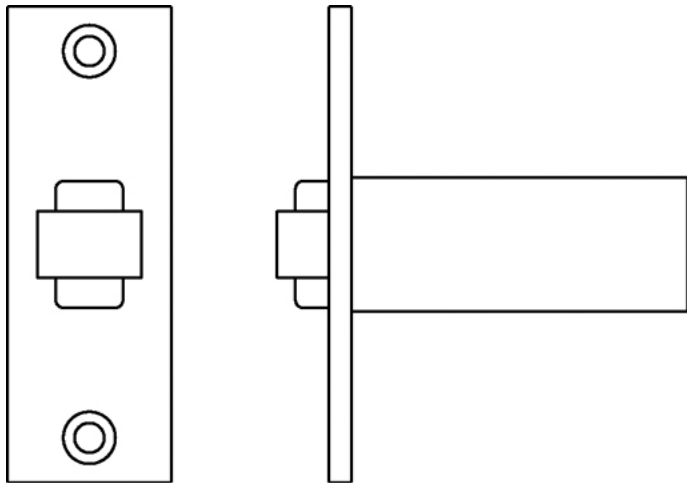

RS02

Nylon sprung roller catch in metal housing (adjustable)

Photograph

Picture

Category

Locksets and hinges

Family

LUMIRA 71 1

Finish

99 finish not applicable

Technical aspects

Packaging quantity : 1

Unit

per piece

Description

empty