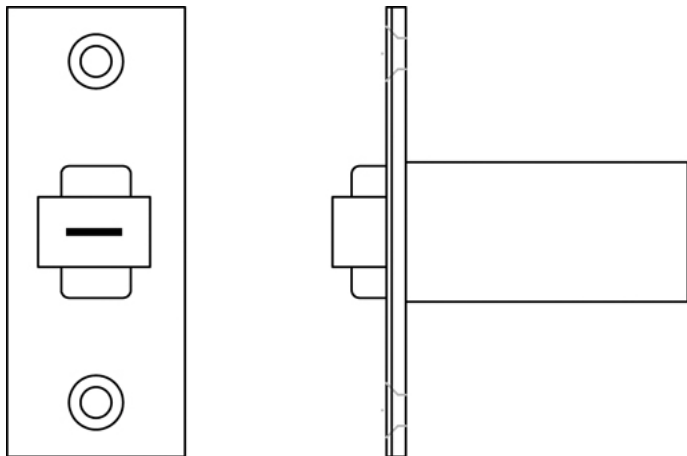

RS02

Nylon sprung roller catch in metal housing (adjustable)

Photograph

Picture

Category

Locksets and hinges

Family

LUMIRA 71 1

Finish

99 finish not applicable

Technical aspects

Packaging quantity : 1

Unit

per piece

Description

empty